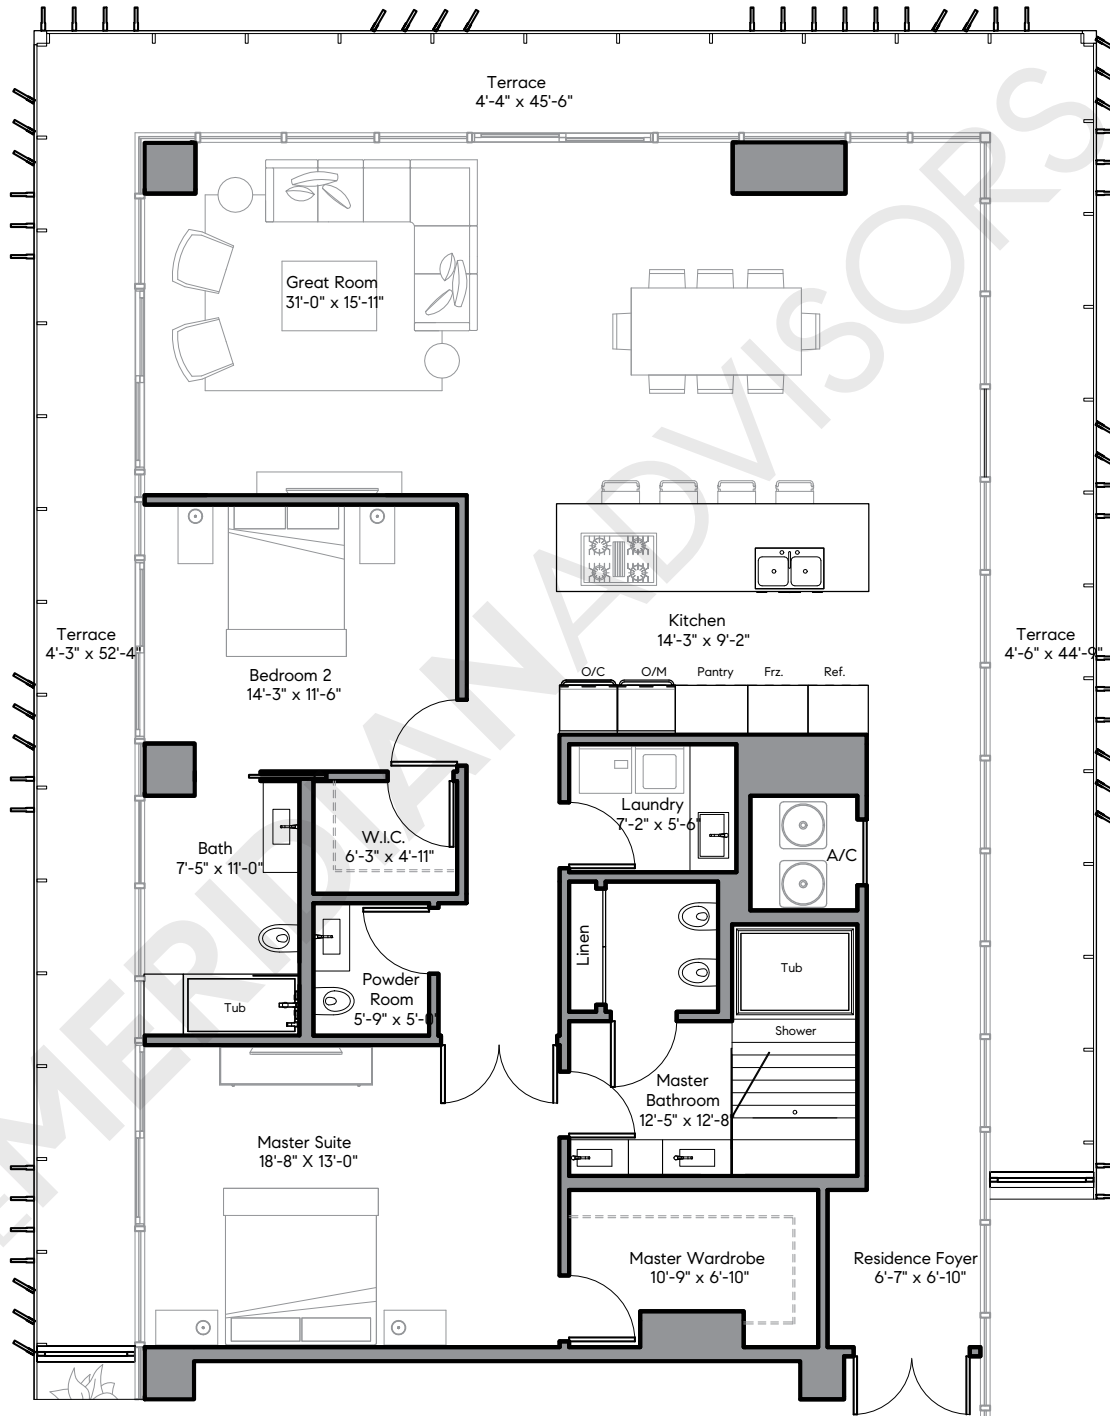

# Ritz Carlton Residences Miami Beach

4701 N Meridian Avenue  
Mid-Beach, Miami Beach

TheMeridianAdvisors.com  
305.537.6795

Closing Homes, Opening Doors

## Floor Plan B5 Residences 208, 308

	Area	Sq. Ft.	Sq. M.
2 Bedrooms			
2.5 Bathrooms			
	Int.	1,879	175
	Ext.	640	59
	Total	2,519	234

All dimensions are approximate and all floor plans and development plans are subject to change without notice.